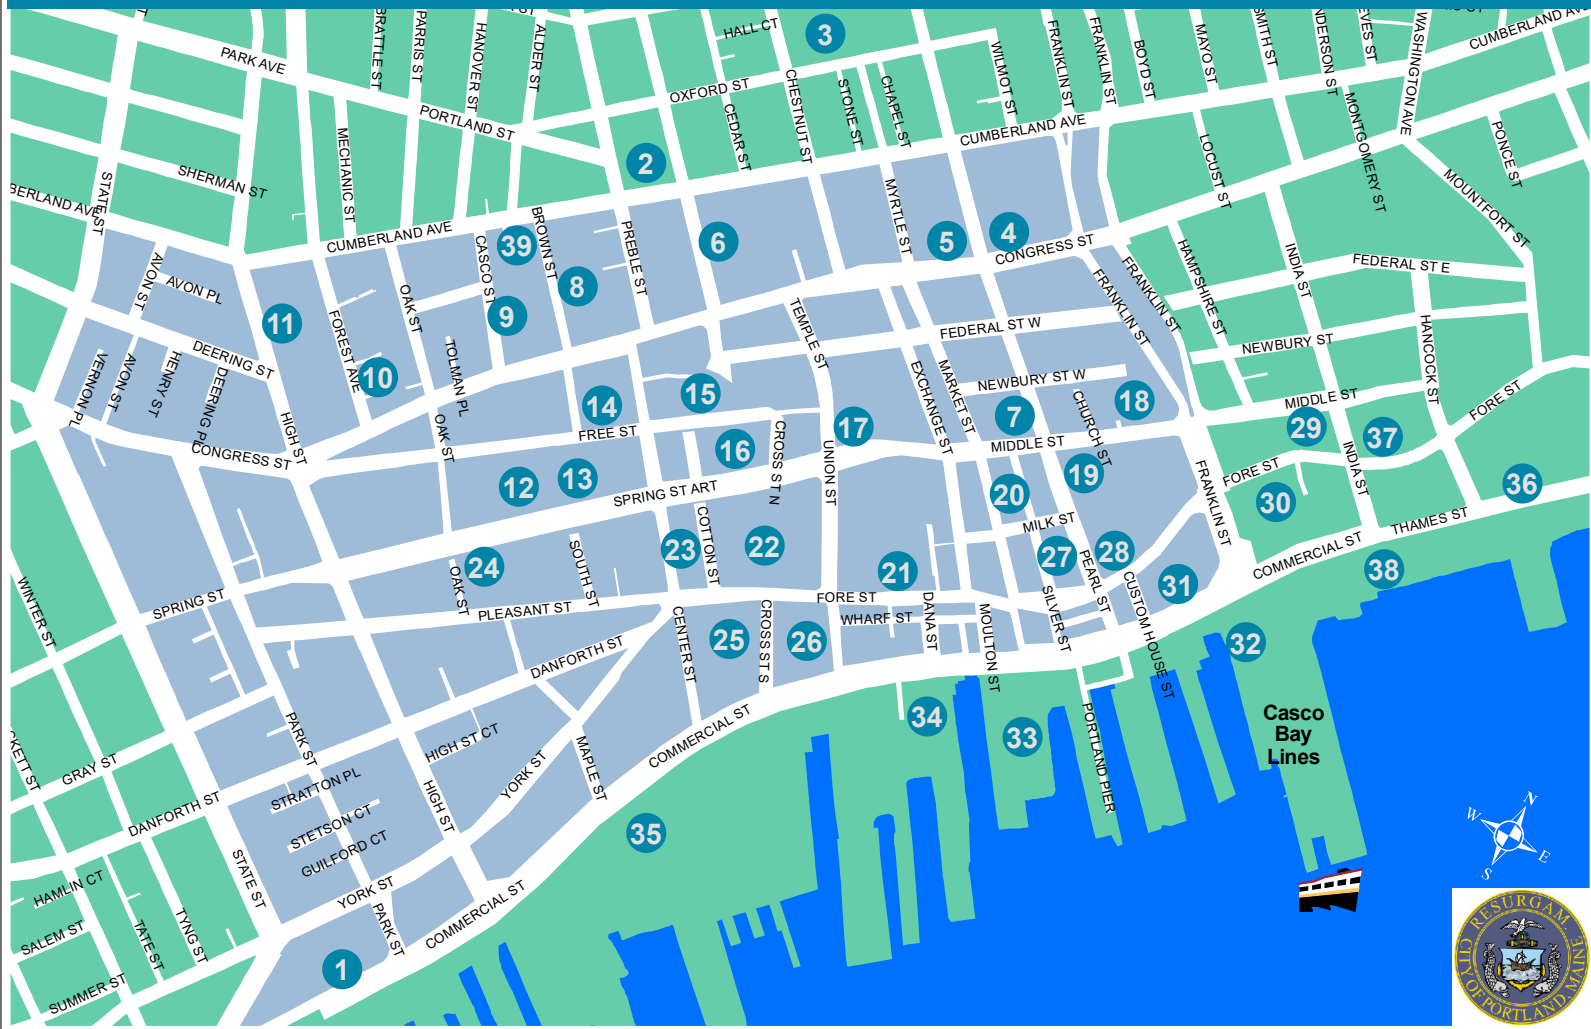

PORTLAND DOWNTOWN PARKING

- | | | |
|--|---|--|
| 1 Angelo's Acre Lot
441 Commercial St 207 874-8443 | 15 One City Center Garage
23 Free St 207 775-0444 | 29 2 India Street Lot
2 India Street 207 747 4230 |
| 2 Public Market Garage
315 Cumberland Ave 207 774-0027 | 16 Midtown Parking Lot
44 Free St 207 773-3633 | 30 Simba / Hale Parking Lot
216 Fore St 207 772-5354 |
| 3 Chestnut St. Garage
82 Chestnut St 207 747-4230 | 17 Temple St Garage
11 Temple St 207 772-5762 | 31 East Brown Cow lot
75 Commercial St 207 775-2252 |
| 4 Top of Old Port Lot
119 Pearl St 207 871 1080 | 18 County Courthouse Garage
188 Newbury St 207 871-8293 | 32 Casco Bay Garage
54 Commercial St 207 774-8653 |
| 5 Central Parking Services
385 Congress St | 19 Middle & Pearl lot
33 Pearl St 207 774-1000 | 33 DiMillo's Parking Lot
25 Long Wharf 207 772-2216 |
| 6 Elm St Garage
210 Elm St 207 874-1106 | 20 Portland Regency Hotel lot
20 Milk St | 34 Fisherman's Wharf Lot
202 Commercial St 207 753-6649 |
| 7 Pearl St lot
66 Pearl St 207 775-2252 | 21 Fore St garage
419 Fore St 207 772-7738 | 35 Portland Fish Pier Lot
320 Commercial St 207 874-2842 |
| 8 Monument Sq Garage
53 Brown St 207 773-2761 | 22 Portland Sq Upper Lot
30 Fore St 207 761-1568 | 36 Thames St. Lot
40 Thames St 207 874-8443 |
| 9 Casco St Parking Lot
15 Casco St 207 415-4493 | 23 Cotton & Center Lot
57 Center St 207 791-3300 | 37 Ocean Gateway Garage
167 Fore St 207 772-6327 |
| 10 Venture Parking Lot
11 Forest Ave 207 774-5541 | 24 Holiday by the Bay Garage
263 Commercial St 207 775-2311 | 38 Ocean Gateway Queuing Lane
2 Commercial St 207 874-8443 |
| 11 Gateway Parking Garage
181 High St 207 761-1568 | 25 Portland Sq Lower Lot
486 Fore St 207 761-1568 | 39 Arts District Garage
48 Brown St 207-747-4230 |
| 12 Free St: Maine Health Lot
102 Free St 207 662-9232 | 26 Harbor Plaza garage
10 Union St 207 772-2992 | |
| 13 Spring St Garage
45 Spring St 207 874-2842 | 27 Regency Lot #2
27 Silver St 207 774-1000 | |
| 14 Free St: JB Brown Lot
59 Free St 207 747-4230 | 28 Custom House Square Garage
25 Pearl St 207 358-7888 | |